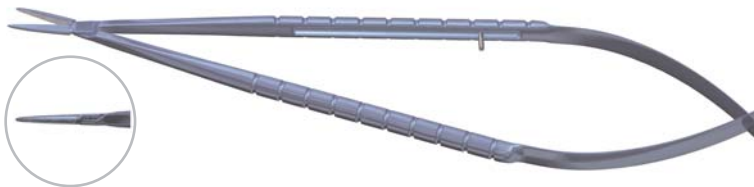

**8-062 Straight with Lock**  
**8-063 Straight w/out Lock**

- Overall length 125 mm
- Round serrated handle

**Barraquer Needle Holder, Fine Jaws 12 mm**

**8-070 Curved with Lock**  
**8-071 Curved w/out Lock**

- Overall length 125 mm
- Round serrated handle

**Barraquer Needle Holder, Fine Jaws 12 mm**

**8-072 Straight with Lock**  
**8-073 Straight w/out Lock**

- Overall length 125 mm
- Round serrated handle

**Barraquer Needle Holder, Extra Fine Jaws 8 mm**