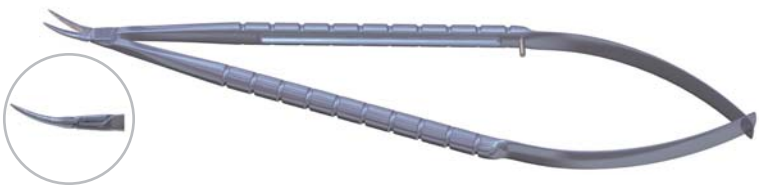

**8-032 Straight with Lock**  
**8-033 Straight w/out Lock**

- Overall length 115 mm
- Round serrated handle

**Barraquer Needle Holder, Fine Jaws 12 mm**

**8-040 Curved with Lock**  
**8-041 Curved w/out Lock**

- Overall length 115 mm
- Round serrated handle

**Barraquer Needle Holder, Fine Jaws 12 mm**

**8-042 Straight with Lock**  
**8-043 Straight w/out Lock**

- Overall length 115 mm
- Round serrated handle

**Barraquer Needle Holder, Extra Fine Jaws 8 mm**

**8-044 Curved with Lock**  
**8-045 Curved w/out Lock**

- Overall length 115 mm
- Round serrated handle

**Barraquer Needle Holder, Extra Fine Jaws 8 mm**

**8-046 Straight with Lock**  
**8-047 Straight w/out Lock**