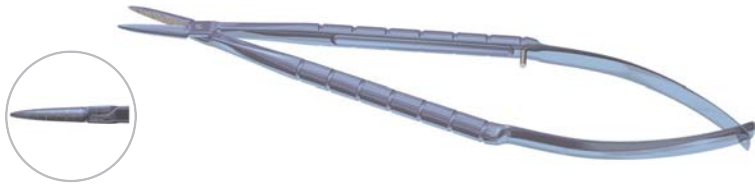

### SMALL SIZE, TITANIUM

**Barraquer Needle Holder, Standard Jaws 12 mm**

**8-010 Curved with Lock**  
**8-011 Curved w/out Lock**

- Overall length 100 mm
- Round serrated handle

**Barraquer Needle Holder, Standard Jaws 12 mm**

**8-012 Straight with Lock**  
**8-013 Straight w/out Lock**

- Overall length 100 mm
- Round serrated handle

**Barraquer Needle Holder, Fine Jaws 12 mm**

**8-020 Curved with Lock**  
**8-021 Curved w/out Lock**

- Overall length 100 mm
- Round serrated handle

**Barraquer Needle Holder, Fine Jaws 12 mm**

**8-022 Straight with Lock**  
**8-023 Straight w/out Lock**

- Overall length 100 mm
- Round serrated handle

**Barraquer Needle Holder, Extra Fine Jaws 8 mm**