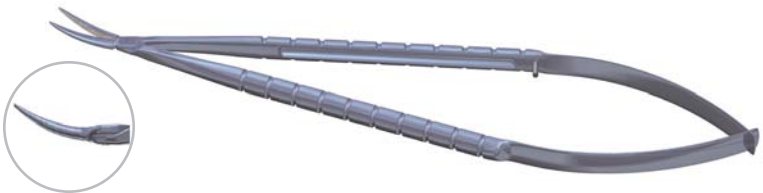

## NEEDLE HOLDERS

MEDIUM SIZE, TITANIUM

**Barraquer Needle Holder, Standard Jaws 12 mm**

**8-030 Curved with Lock**  
**8-031 Curved w/out Lock**

- Overall length 115 mm
- Round serrated handle

**Barraquer Needle Holder, Standard Jaws 12 mm**

**8-032 Straight with Lock**  
**8-033 Straight w/out Lock**

- Overall length 115 mm
- Round serrated handle

**Barraquer Needle Holder, Fine Jaws 12 mm**

**8-040 Curved with Lock**  
**8-041 Curved w/out Lock**

- Overall length 115 mm
- Round serrated handle

**Barraquer Needle Holder, Fine Jaws 12 mm**

**8-042 Straight with Lock**  
**8-043 Straight w/out Lock**

- Overall length 115 mm
- Round serrated handle

**Barraquer Needle Holder, Extra Fine Jaws 8 mm**