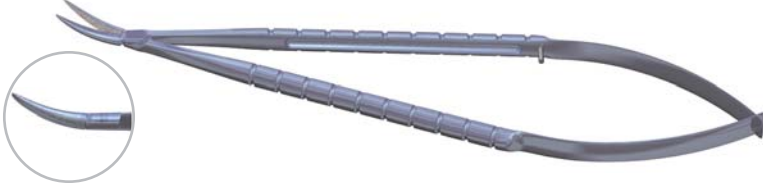

8

NEEDLE HOLDERS

MEDIUM SIZE, TITANIUM

Barraquer Needle Holder, Standard Jaws 12 mm

8-030 Curved with Lock
8-031 Curved w/out Lock

- Overall length 115 mm
- Round serrated handle