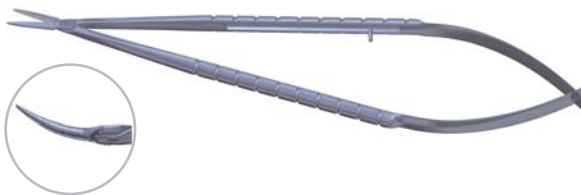

### LONG SIZE, TITANIUM

**Barraquer Needle Holder, Standard Jaws 12 mm**

**8-060 Curved with Lock**  
**8-061 Curved w/out Lock**

- Overall length 125 mm
- Round serrated handle

**Barraquer Needle Holder, Standard Jaws 12 mm**

**8-062 Straight with Lock**  
**8-063 Straight w/out Lock**

- Overall length 125 mm
- Round serrated handle

**Barraquer Needle Holder, Fine Jaws 12 mm**

**8-070 Curved with Lock**  
**8-071 Curved w/out Lock**