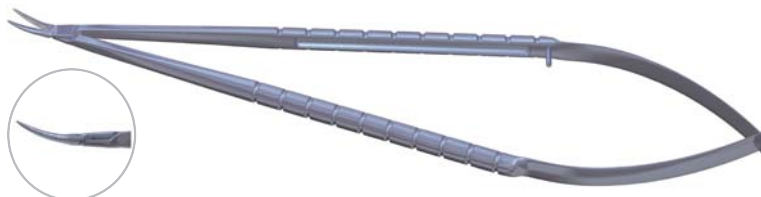

**8-062 Straight with Lock**  
**8-063 Straight w/out Lock**

- Overall length 125 mm
- Round serrated handle

**Barraquer Needle Holder, Fine Jaws 12 mm**

**8-070 Curved with Lock**  
**8-071 Curved w/out Lock**

- Overall length 125 mm
- Round serrated handle

**Barraquer Needle Holder, Fine Jaws 12 mm**

**8-072 Straight with Lock**  
**8-073 Straight w/out Lock**

- Overall length 125 mm
- Round serrated handle

**Barraquer Needle Holder, Extra Fine Jaws 8 mm**

**8-050 Curved with Lock**  
**8-051 Curved w/out Lock**

- Overall length 125 mm
- Round serrated handle

**Barraquer Needle Holder, Extra Fine Jaws 8 mm**

**8-052 Straight with Lock**  
**8-053 Straight w/out Lock**