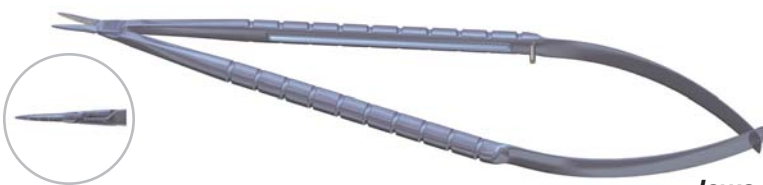

**8-032 Straight with Lock**  
**8-033 Straight w/out Lock**

- Overall length 115 mm
- Round serrated handle

**Barraquer Needle Holder, Fine Jaws 12 mm**

**8-040 Curved with Lock**  
**8-041 Curved w/out Lock**

- Overall length 115 mm
- Round serrated handle

**Barraquer Needle Holder, Fine Jaws 12 mm**

**8-042 Straight with Lock**  
**8-043 Straight w/out Lock**

- Overall length 115 mm
- Round serrated handle

**Barraquer Needle Holder, Extra Fine Jaws 8 mm**

**8-044 Curved with Lock**  
**8-045 Curved w/out Lock**

- Overall length 115 mm
- Round serrated handle

**Barraquer Needle Holder, Extra Fine Jaws 8 mm**

**8-046 Straight with Lock**  
**8-047 Straight w/out Lock**