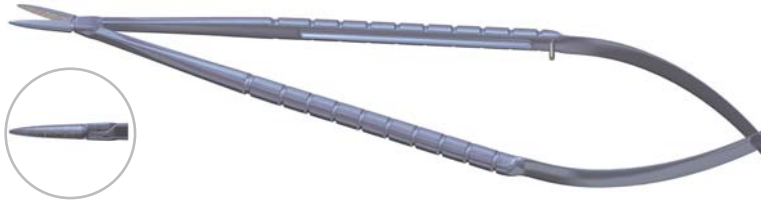

### LONG SIZE, TITANIUM

**Barraquer Needle Holder, Standard Jaws 12 mm**

**8-060 Curved with Lock**  
**8-061 Curved w/out Lock**

- Overall length 125 mm
- Round serrated handle

**Barraquer Needle Holder, Standard Jaws 12 mm**

**8-062 Straight with Lock**  
**8-063 Straight w/out Lock**

- Overall length 125 mm
- Round serrated handle

**Barraquer Needle Holder, Fine Jaws 12 mm**

**8-070 Curved with Lock**  
**8-071 Curved w/out Lock**