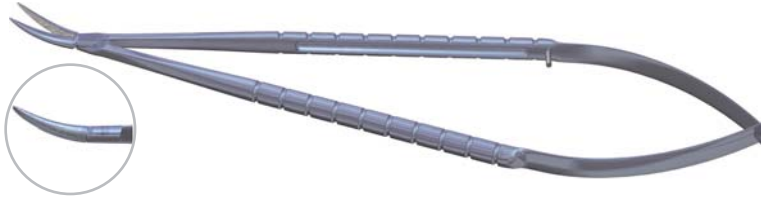

8

NEEDLE HOLDERS

LONG SIZE, TITANIUM

Barraquer Needle Holder, Standard Jaws 12 mm

8-060 Curved with Lock
8-061 Curved w/out Lock

- Overall length 125 mm
- Round serrated handle